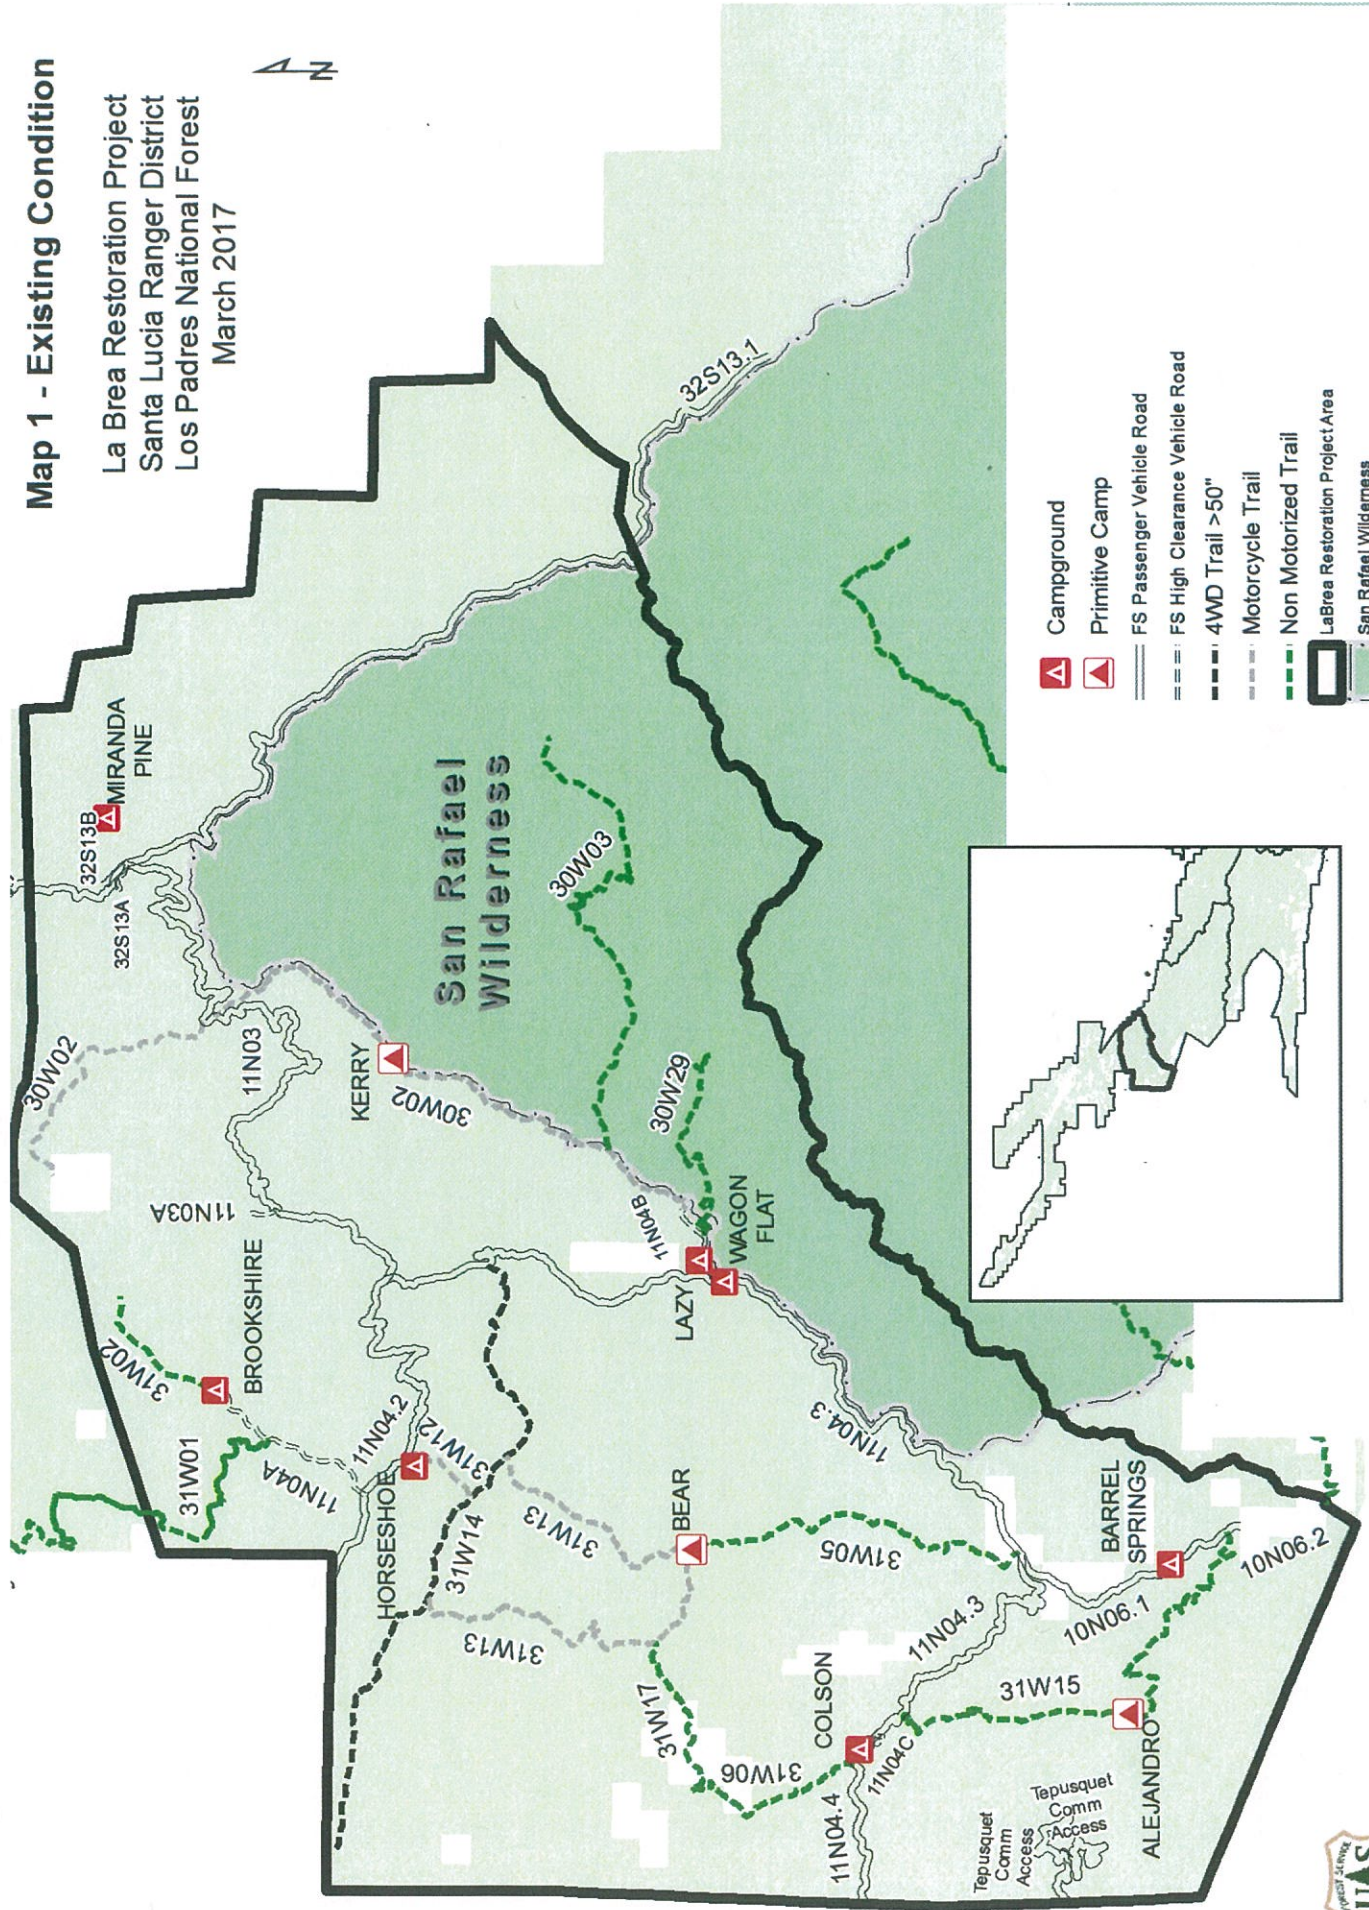

Map 1 - Existing Condition

La Brea Restoration Project
 Santa Lucia Ranger District
 Los Padres National Forest
 March 2017

- Campground
- Primitive Camp
- FS Passenger Vehicle Road
- FS High Clearance Vehicle Road
- 4WD Trail >50"
- Motorcycle Trail
- Non Motorized Trail
- LaBrea Restoration Project Area
- San Rafael Wilderness
- National Forest Land